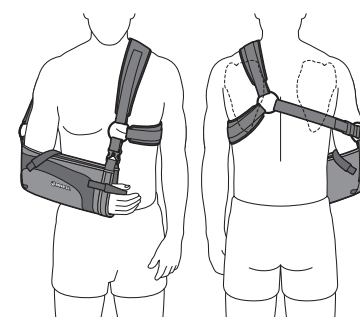

ATLAS™

UNIVERSAL SLING & MINOR SLING

FITTING INSTRUCTIONS

- SWEDISH
- DANISH
- FINNISH
- NORWEGIAN
- ROMANIAN
- DUTCH
- POLISH

Breg, Inc.
 2885 Loker Ave. East
 Carlsbad, CA 92010 U.S.A.
 P: 800-321-0607
 F: 800-329-2734
 www.breg.com
 ©2021 Breg, Inc. All rights reserved.